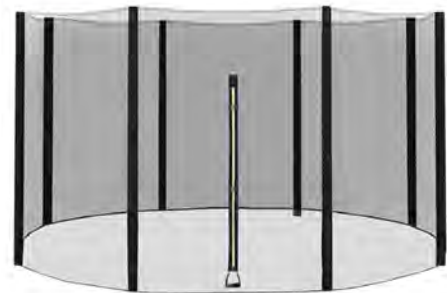

# TRAMPOLINE ACCESSORIES & SPARE PART

Trampoline Basketball Hoop	
ITEM CODE	PI 540
ITEM SIZE	L70 x B50 cm
Suitable for Trampoline with safety nets	

LADDER	ITEM CODE	USED IN
2 STEP LADDER	PI 559	6ft. 8ft. 10ft.
3 STEP LADDER	PI 560	12ft. 14ft. 16ft.
Ladder for Trampoline		

JUMPING MAT	NO OF LOOPS
For 6ft.	36 loops
For 8ft.	42 or 48 loops
For 10ft.	54 or 60 loops
For 12ft.	72 loops
For 14ft.	88 loops
For 16ft.	108 loops

OUTSIDE NET WITHOUT POLES	NO OF POLES
For 6ft	6 poles
For 8ft	6 poles
For 10ft	6 poles
For 12ft	8 poles
For 14ft	8 poles
For 16ft	6 or 12 poles