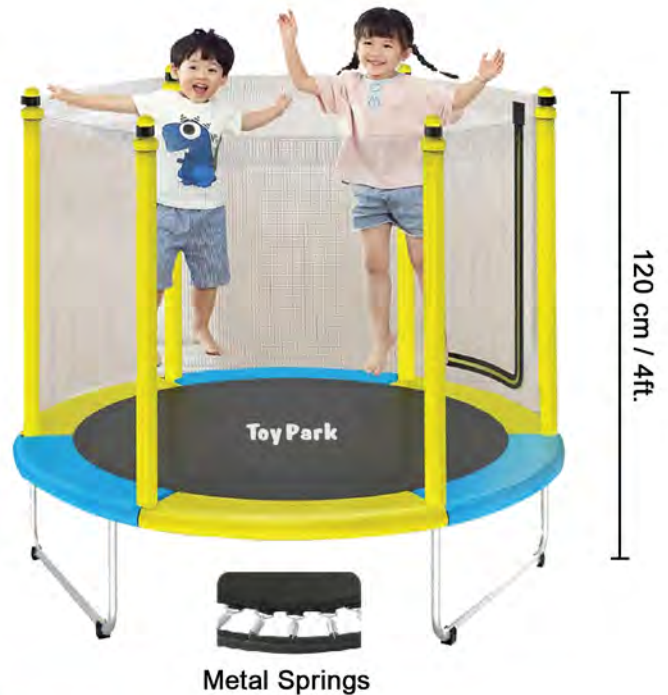

## 2 IN 1 GARDEN TRAMPOLINE

- Kids Jumper

- Can be converted in to a swimming pool or ballpool

5ft. Garden Trampoline With Pool	
ITEM CODE	PI 514
DIAMETER	150 cm

## 2 IN 1 WATER TRAMPOLINE

Floats in water as leisure island

### FEATURES

- Jumper for all ages on both water & land
- Can be converted into swimming pool
- Electric Inflator Included

12ft. Super Jumper With Pool	
ITEM CODE	PI 510
DIAMETER	360 cm

**55 INCH ENCLOSED TRAMPOLINE**